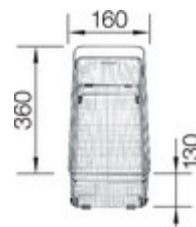

Front View

Scope of supply

waste fitting with space-saving pipe, 3 1/2" InFino™ basket strainer, fixing kit (sealing not included)

Design tips

Width of base unit : 50 cm

Bowl depth: 190 mm

Taps

BLANCO ALTA-S Compact
champagne / chrome
515329

BLANCO AVONA-S
champagne
521282

BLANCO LINUS-S
champagne
516694

optional

Top-Rails
235906

Ash compound chopping
board
230700

Cutting board
227697

Multifunctional colander
227689

Floating grid
234795

Multifunctional wire basket
223297

Drainer
black
230734