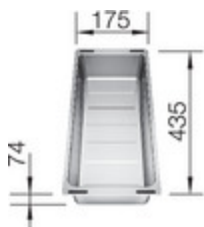

Front View

Scope of supply

waste fitting with space-saving pipe, 3 1/2" InFino™ basket strainer, fixing kit (sealing not included)

Design tips

Width of base unit : 50 cm

Bowl depth: 190 mm

Taps

BLANCO ALTA-S Compact
champagne / chrome
515329

BLANCO AVONA-S
champagne
521282

BLANCO LINUS-S
champagne
516694

optional

Top-Rails
235906

Ash compound chopping
board
230700

Cutting board
227697

Multifunctional colander
227689

Floating grid
234795

Multifunctional wire basket
223297

Drainer
black
230734