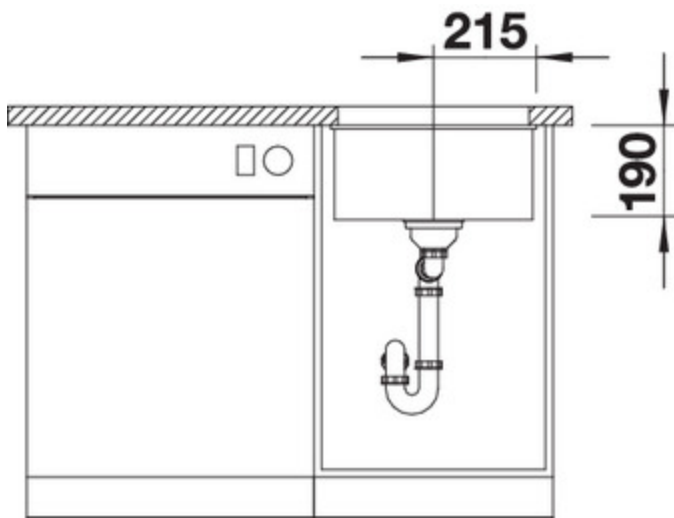

Front View

Scope of supply

waste fitting with space-saving pipe, 3 1/2" InFino™ basket strainer, fixing kit (sealing not included)

Design tips

Width of base unit : 50 cm

Bowl depth: 190 mm

Taps

BLANCO ALTA-S Compact
champagne / chrome
515329