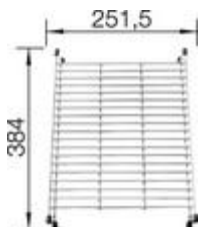

Front View

Scope of supply

waste fitting with space-saving pipe, 3 1/2" InFino™ basket strainer, fixing kit (sealing not included)

Design tips

Width of base unit : 50 cm

Bowl depth: 190 mm

Taps

BLANCO ALTA-S Compact
champagne / chrome
515329

BLANCO AVONA-S
champagne
521282

BLANCO LINUS-S
champagne
516694

optional

Top-Rails
235906

Ash compound chopping
board
230700

Cutting board
227697

Multifunctional colander
227689

Floating grid
234795