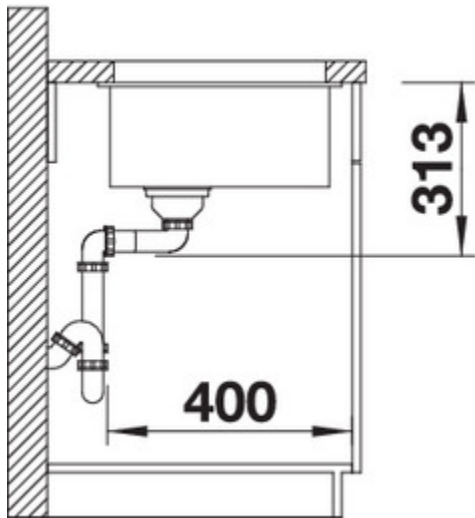

Side View

Scope of supply