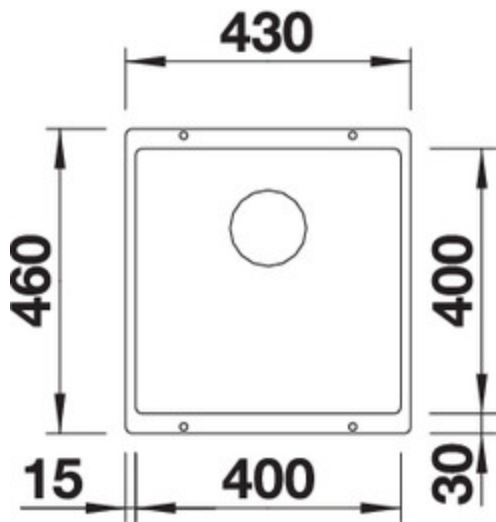

Top View

Scope of supply