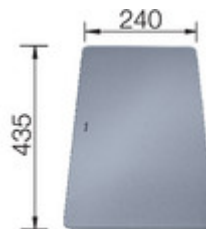

Front View

Scope of supply

waste fitting with space-saving pipe, 3 1/2" InFino™ basket strainer, fixing kit (sealing not included)

Design tips

Width of base unit : 50 cm

Bowl depth: 190 mm

Taps

BLANCO ALTA-S Compact
champagne / chrome
515329

BLANCO AVONA-S
champagne
521282

BLANCO LINUS-S
champagne
516694

optional

Top-Rails
235906

Ash compound chopping
board
230700

Cutting board
227697

Multifunctional colander
227689

Floating grid
234795